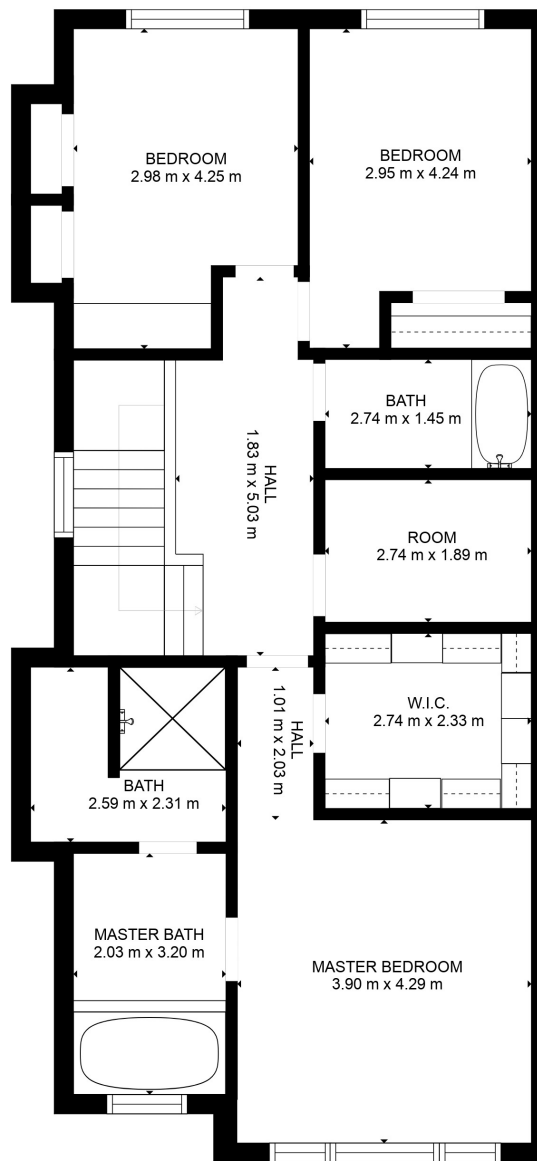

Estimated areas

GLA FLOOR 1: 0 m², excluded 90 m²
 GLA FLOOR 2: 89 m², excluded 0 m²
 GLA FLOOR 3: 103 m², excluded 0 m²
 Total GLA 192 m², total scanned area 282 m²

SIZES AND DIMENSIONS ARE APPROXIMATE, ACTUAL MAY VARY.