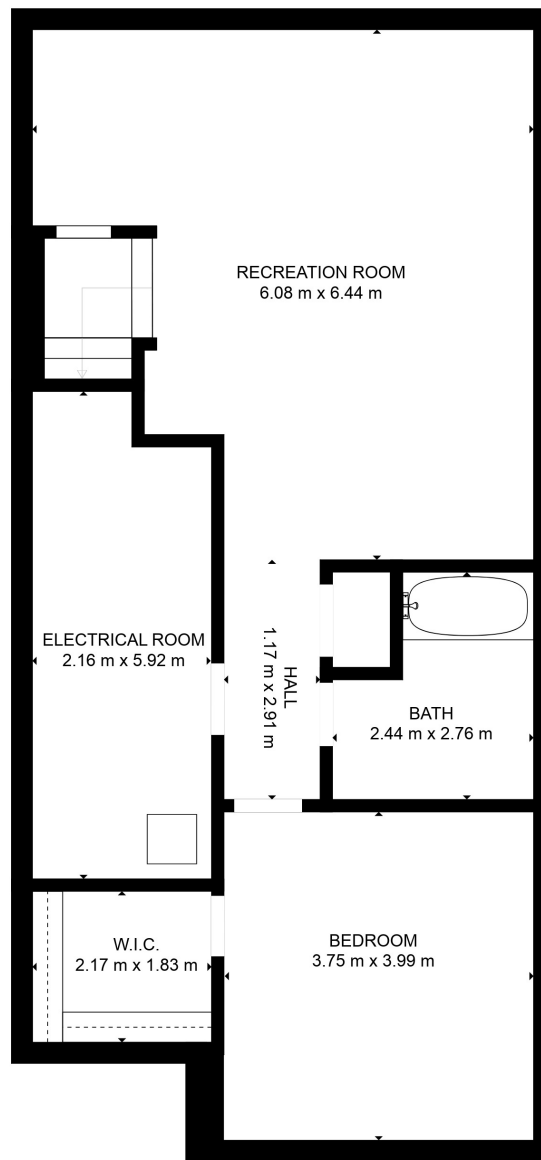

Estimated areas

GLA FLOOR 1: 0 m², excluded 90 m²
 GLA FLOOR 2: 89 m², excluded 0 m²
 GLA FLOOR 3: 103 m², excluded 0 m²
 Total GLA 192 m², total scanned area 282 m²

SIZES AND DIMENSIONS ARE APPROXIMATE, ACTUAL MAY VARY.