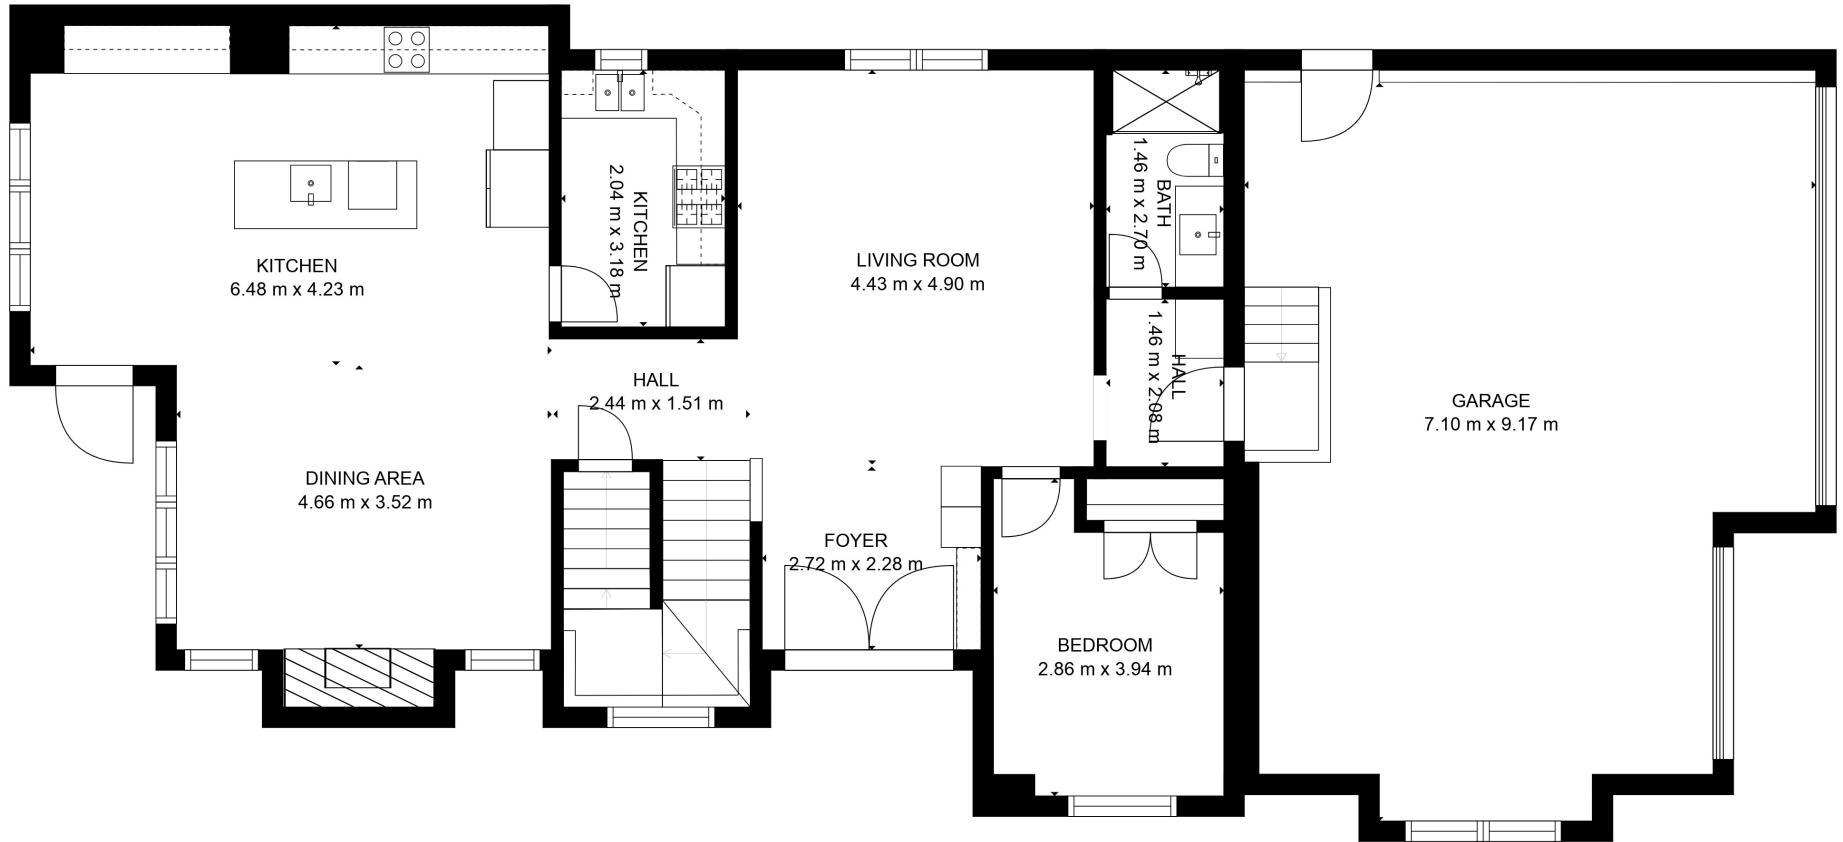

Estimated areas

GLA FLOOR 1: 0 m², excluded 110 m²
 GLA FLOOR 2: 124 m², excluded 68 m²
 GLA FLOOR 3: 183 m², excluded 7 m²
 Total GLA 307 m², total scanned area 492 m²

SIZES AND DIMENSIONS ARE APPROXIMATE, ACTUAL MAY VARY.