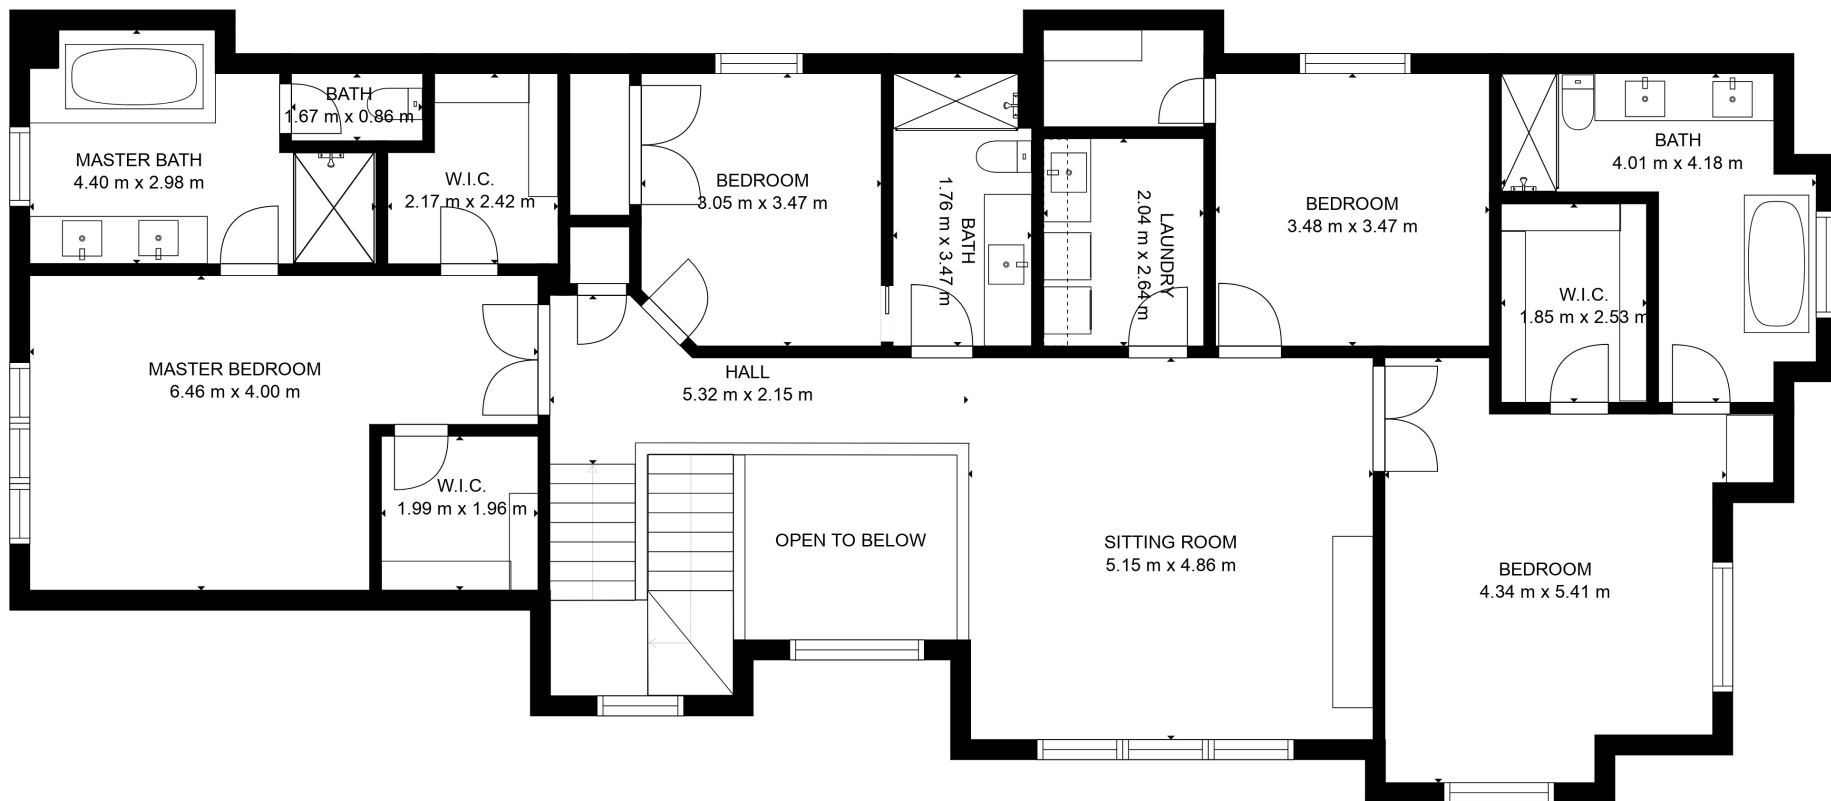

Estimated areas

GLA FLOOR 1: 0 m², excluded 110 m²
 GLA FLOOR 2: 124 m², excluded 68 m²
 GLA FLOOR 3: 183 m², excluded 7 m²
 Total GLA 307 m², total scanned area 492 m²

SIZES AND DIMENSIONS ARE APPROXIMATE, ACTUAL MAY VARY.