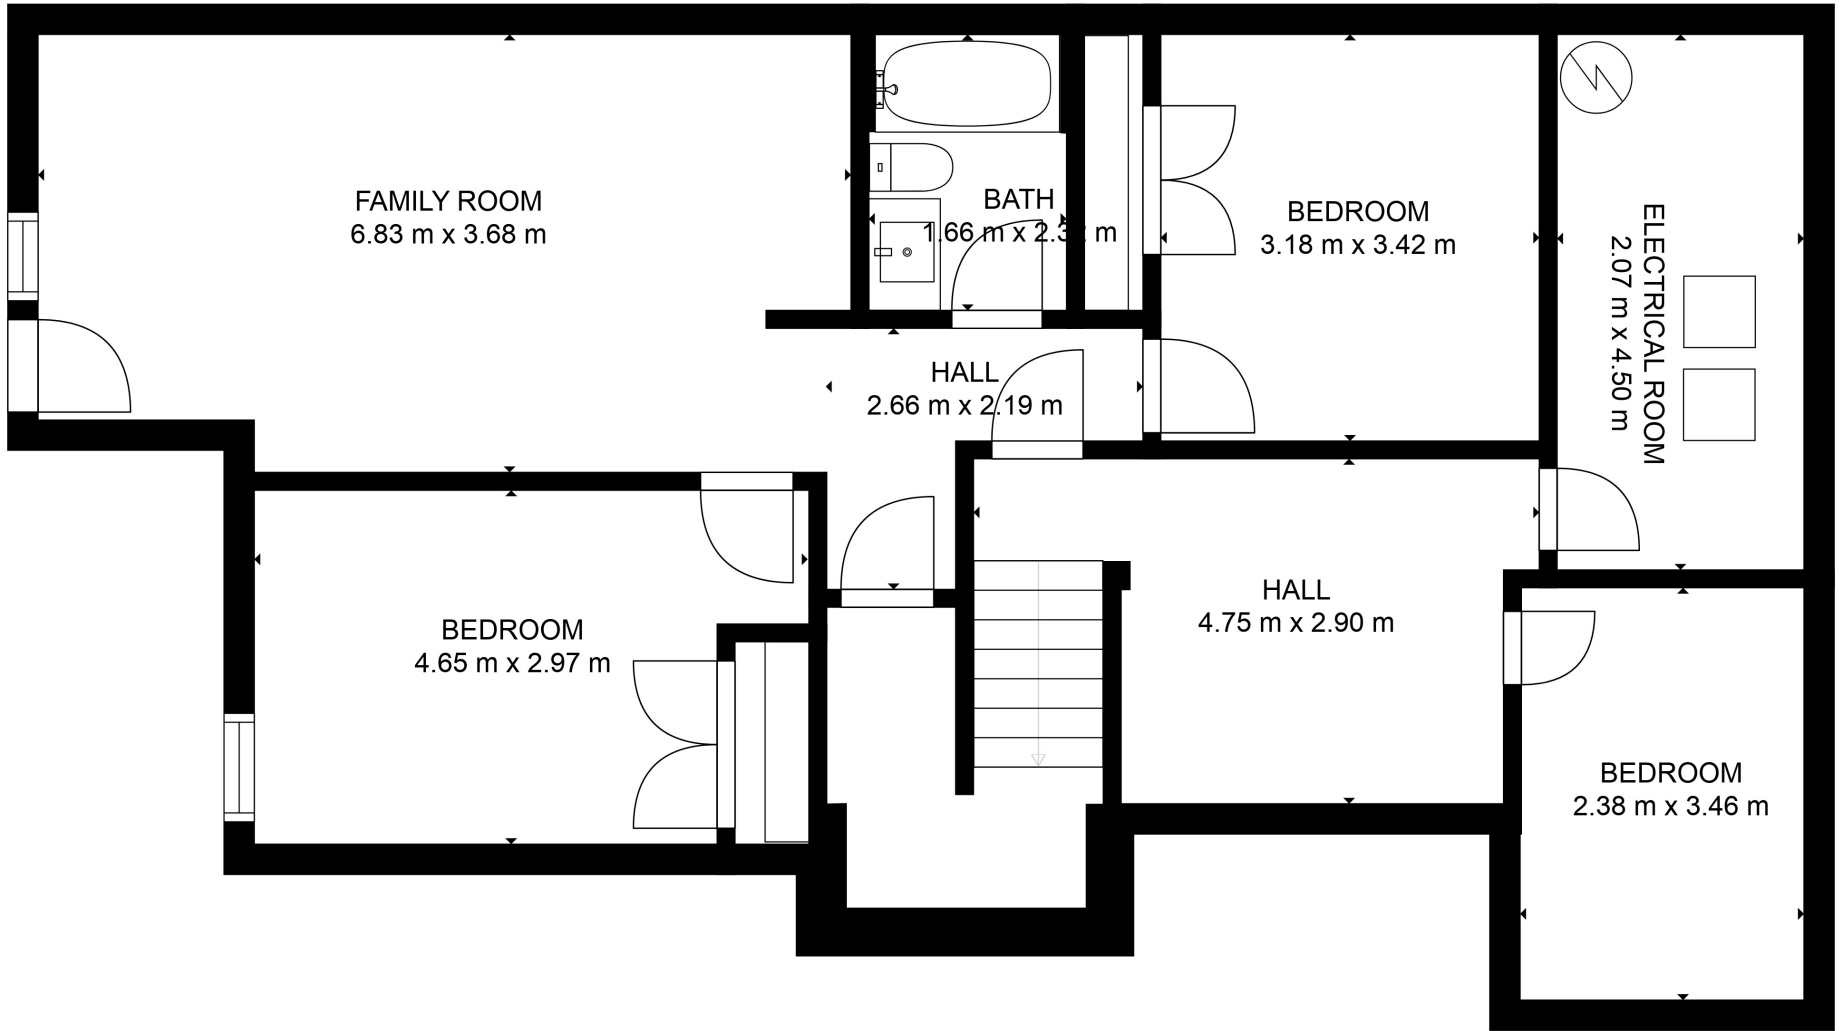

Estimated areas

GLA FLOOR 1: 0 m², excluded 110 m²
 GLA FLOOR 2: 124 m², excluded 68 m²
 GLA FLOOR 3: 183 m², excluded 7 m²
 Total GLA 307 m², total scanned area 492 m²

SIZES AND DIMENSIONS ARE APPROXIMATE, ACTUAL MAY VARY.